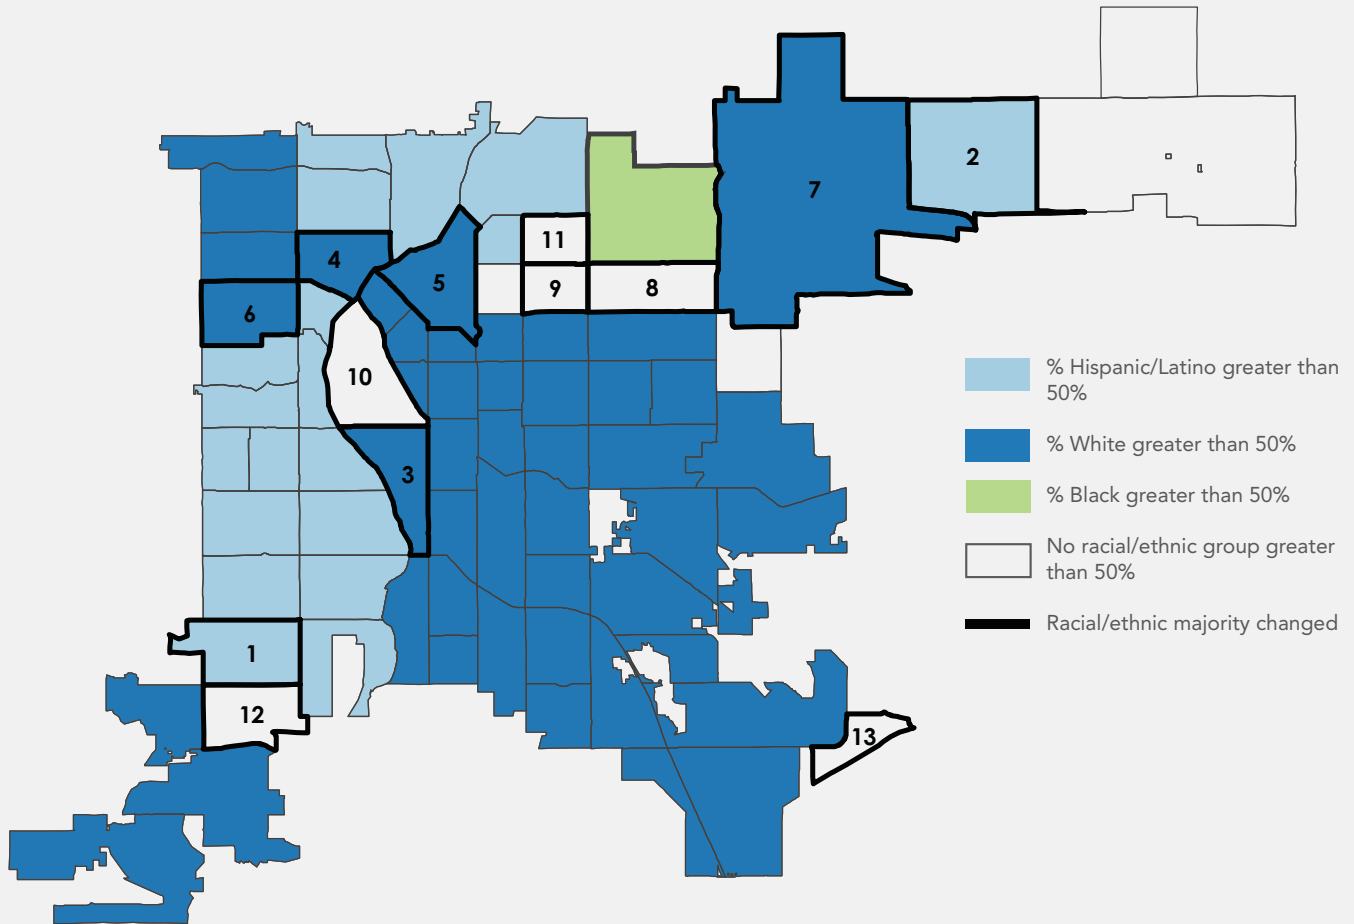

Denver Neighborhoods by Racial/Ethnic Majority, 2010

Thirteen Denver Neighborhoods Saw a Shift in Their Racial Majority in the Past Decade

Neighborhood	Racial Majority		Population
	2010	2000	2010
1 Harvey Park	Hispanic	No Majority	11,525
2 Montbello	Hispanic	No Majority	30,348
3 Baker	White	Hispanic	4,879
4 Highland	White	Hispanic	8,429
5 Five Points	White	No Majority	12,710
6 Sloan's Lake	White	No Majority	7,238
7 Stapleton	White	No Majority	13,948
8 North Park Hill	No Majority	Black	9,382
9 Skyland	No Majority	Black	3,106
10 Auraria-Lincoln Park	No Majority	Hispanic	6,824
11 Clayton	No Majority	Hispanic	4,337
12 Harvey Park South	No Majority	White	8,393
13 Kennedy	No Majority	White	4,464