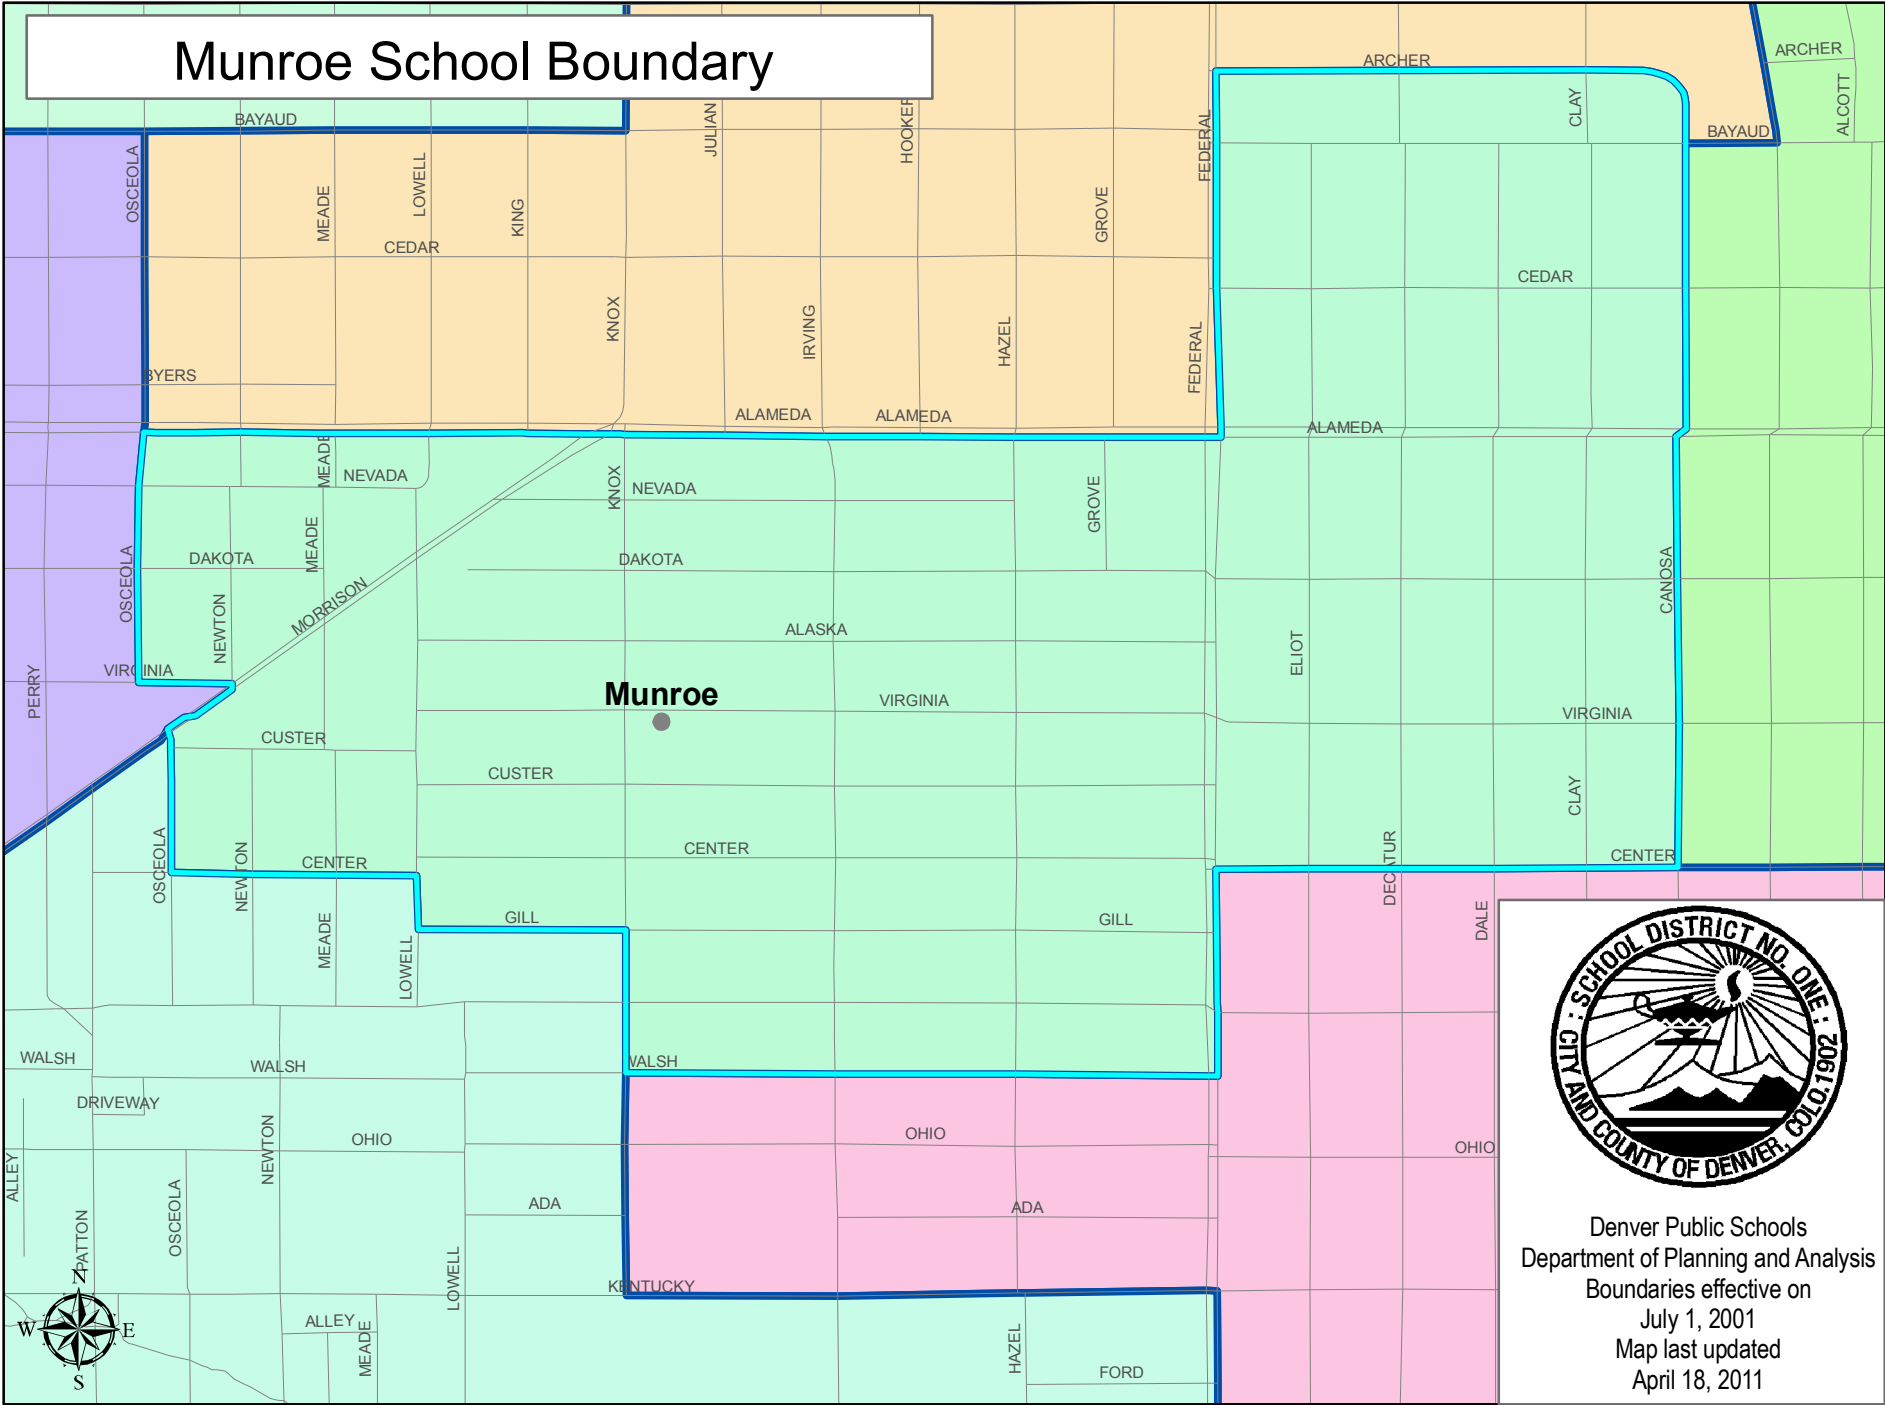

Munroe School Boundary

Denver Public Schools
Department of Planning and Analysis
Boundaries effective on
July 1, 2001
Map last updated
April 18, 2011